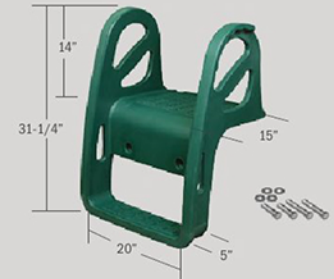

Roll-A-Dock

Vers-A-Dock

Sectional

Classic dock

Floating Dock

Wave Dock

Heavy-Duty All-Aluminum Ladder **R V S C F**

Ladder constructed of heavy-duty 1-1/2" square aluminum to resist corrosion. Ladder features 3-1/2" extruded aluminum channel serrated to produce a non-skid surface rung with no sharp edges. Ladder rated 665 lb per rung.

- 4 steps part# D1LADA4
- 4 steps (2 piece) part# D1LADA42
- 6 steps part# D1LADA6
- 6 steps (2 piece) part# D1LADA62

Ladder Mounting Hardware

Hardware for mounting 4 and 6 step ladders.

part# D1LADM

Aluminum Ladder Hinges **R S F**

Aluminum hinge allows you to swing ladder to an upright position. (Drilling required in ladder.)

One pair part# D1LADH

Mini Raft Ladder

This unique raft ladder is constructed with 100% high-density polyethylene (no rusting or wearing), and a one-piece, seamless rotational-molded design. Contemporary designed ladder features include: rounded handles with molded-in finger grips (pinch-free and no sharp edges), non-slip deck pattern for easy raft access, and our quick and effective 4-bolt attachment system (bolts provided). part# DF300082

Wave Armor Ladder **W**

This unique ladder is constructed with 100% high-density polyethylene. This dock ladder integrates perfectly with the Wave Armor system. Folds up and out of the water when not in use. Bottom section of ladder floats.