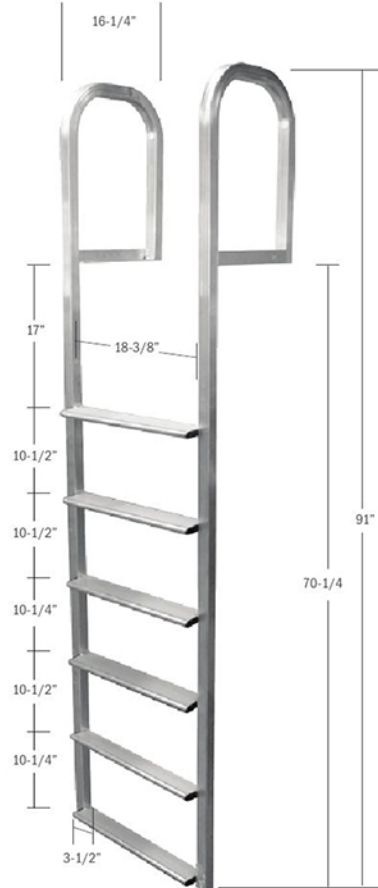

Roll-A-Dock

Vers-A-Dock

Sectional

Classic dock

Floating Dock

Wave Dock

Heavy-Duty All-Aluminum Ladder **R V S C F**

Ladder constructed of heavy-duty 1-1/2" square aluminum to resist corrosion. Ladder features 3-1/2" extruded aluminum channel serrated to produce a non-skid surface rung with no sharp edges. Ladder rated 665 lb per rung.

- 4 steps part# D1LADA4
- 4 steps (2 piece) part# D1LADA42
- 6 steps part# D1LADA6
- 6 steps (2 piece) part# D1LADA62

Ladder Mounting Hardware

Hardware for mounting 4 and 6 step ladders.

part# D1LADM

Aluminum Ladder Hinges **R S F**

Aluminum hinge allows you to swing ladder to an upright position. (Drilling required in ladder.)

One pair part# D1LADH

Mini Raft Ladder

This unique raft ladder is constructed with 100% high-density polyethylene (no rusting or wearing), and a one-piece, seamless rotational-molded design. Contemporary designed ladder features include: rounded handles with molded-in finger grips (pinch-free and no sharp edges), non-slip deck pattern for easy raft access, and our quick and effective 4-bolt attachment system (bolts provided). part# DF300082

Wave Armor Ladder **W**

This unique ladder is constructed with 100% high-density polyethylene. This dock ladder integrates perfectly with the Wave Armor system. Folds up and out of the water when not in use. Bottom section of ladder floats.